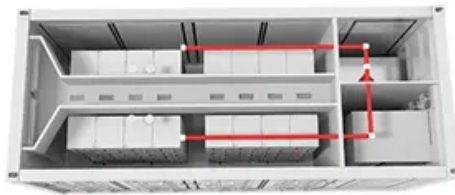

10 trillion solar power investment