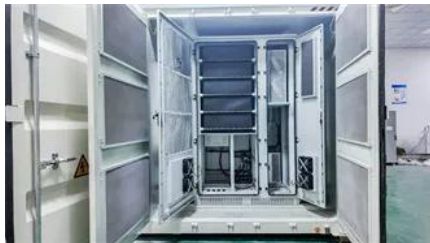

[Vhull vs flat bottom duck boat for delta , Duck Hunting Forum](#)

I decided Im going to save the money I put into Refuge passes , lottery and Gas money and put into a boat to hunt the delta next year. A Delta hunter buddy insists I get a flat bottom boat to