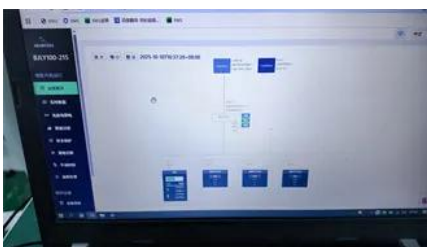

[25kW Telecommunications Energy Storage Cabinet for Steel Plant](#)

Find answers to common questions about energy storage cabinets, outdoor cabinets, telecom cabinets, battery systems, and industrial BESS solutions in South Africa.