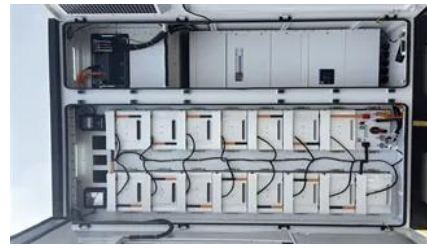

[What's New in Microsoft 365 Copilot , March 2026 , Microsoft](#)

Welcome to the March 2026 edition of What's new in Microsoft 365 Copilot! Every month, we highlight new features and enhancements to keep Microsoft 365 admins up to date with Copilot features that