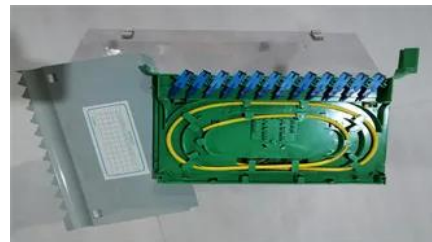

Sacramento County Courthouse Tour

Join us for a Tour of the New Sacramento County Courthouse, "Tani G. Cantil Sakauye Courthouse." Followed by a Happy Hour at Revival at the Kimpton Sawyer rooftop lounge: (500 J St.)

[500kW Dakar Solar Folding Container for Mining , PIENAAR](#)

Our Solar Energy System Energy Storage Container is the perfect solution for industrial and commercial energy storage requirements. With its high capacity, versatile design, and unmatched safety