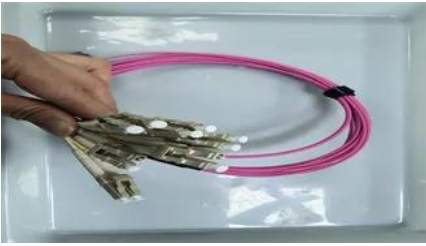

What is a Microsoft account?

Your Microsoft account dashboard is where you can manage your personal information and security settings, keep tabs on your subscriptions and order history, and manage your payment and billing

Microsoft Edge help & learning

Get help and support for Microsoft Edge. Find Microsoft Edge support content, how-to articles, tutorials, and more.

[Sunway Intelligent Air Cooling 50kW 100kWh Outdoor](#)

The Sunway 50kW/100kWh Outdoor Energy Storage System integrates high-performance lithium iron phosphate batteries, modular PCS, intelligent energy

language.

[50kW-100kWh Energy Storage System Outdoor Cabinet Battery as](#)

All-in-one 50kW/100kWh ESS cabinet for solar storage, backup, and peak shaving. Outdoor-rated, air-cooled, and easy to install with full EMS control.

[Solar BESS 50kw 100kwh Lithium Lifepo4 Battery](#)

Kinyvin 50kw 100Kwh All-in-one Storage Air-cooled Storage Container Energy Storage System is a pre-configured, fully integrated solution designed to reduce