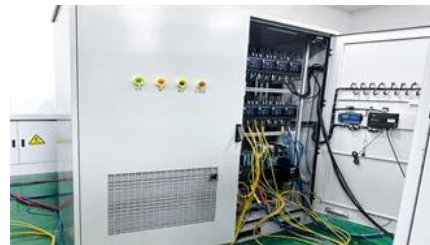

Kawasaki Ninja 650 Motorcycles for Sale

Find Kawasaki Ninja 650 Motorcycles for sale near you by motorcycle dealers and private sellers on Motorcycles on Autotrader. See prices, photos and find dealers near you.