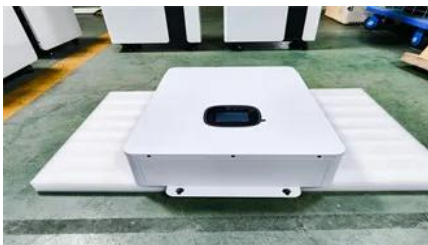

daily. Thanks to foldable solar arrays, the container is

[Mt. SAC trustees approve majority manager nonrenewals despite](#)

The Mt. SAC Board of Trustees met Dec. 17 at 4:30 p.m. in Founders Hall for its regularly scheduled monthly meeting, where two hours of roughly 40 public comments were made in response