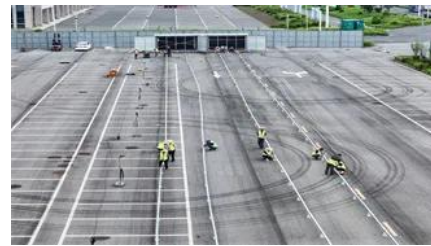

[TOP 10 BEST Airports near Eastvale, CA 92880](#)

This is a review for airports near Eastvale, CA: "I've flown out of LAX, Orange County, San Diego, and of course Ontario and I give Ontario five stars above everything else.