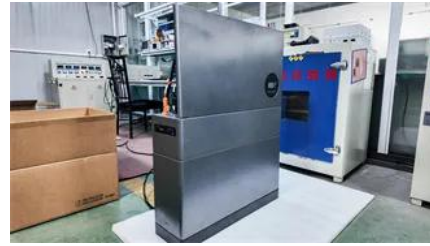

[Energy Storage Power Box Aluminum Profile
Aluminum Factory](#)

Energy Storage Power Box Aluminum Profile
Aluminum Factory Profile Profile 40*40 Industrial
Aluminium Profiles

Contact Us

For catalog requests, pricing, or partnerships, please visit:
<https://www.european-startups.eu>