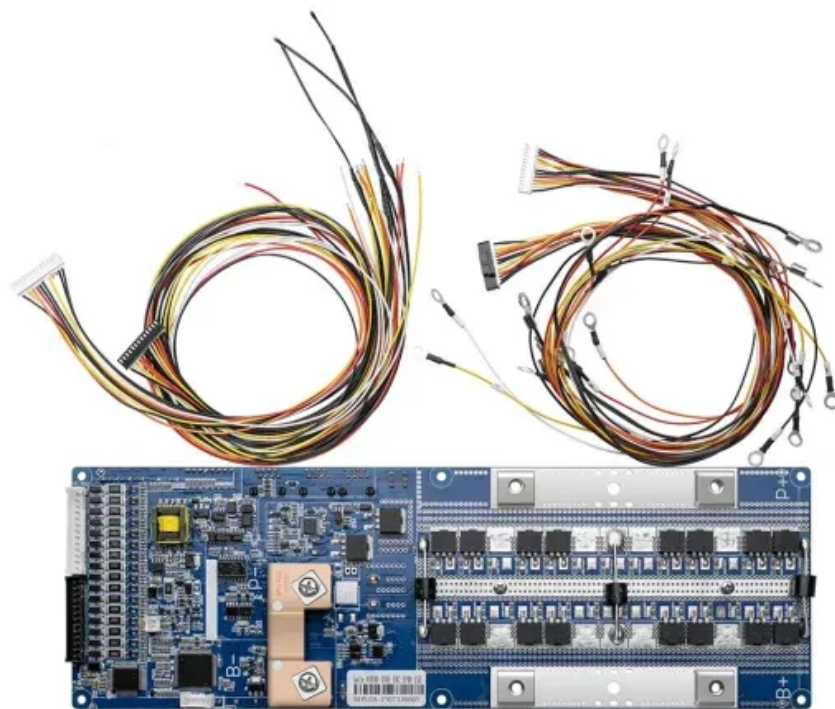

## Overview

---

ET7575190A-35U is an outdoor cabinet which can protect customer's equipment from damage and extreme weather conditions, and provide AC power supply for IT equipment with emergency back up from an external diesel generator and batteries.