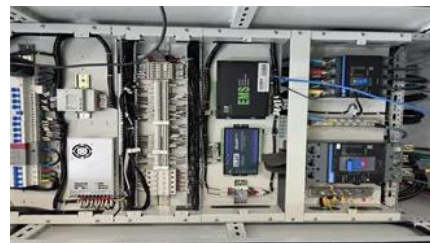

[Communication , Definition, Types, Examples, & Facts , Britannica](#)

Communication, the exchange of meanings between individuals through a common system of symbols. This article treats the functions, types, and psychology of communication. For a