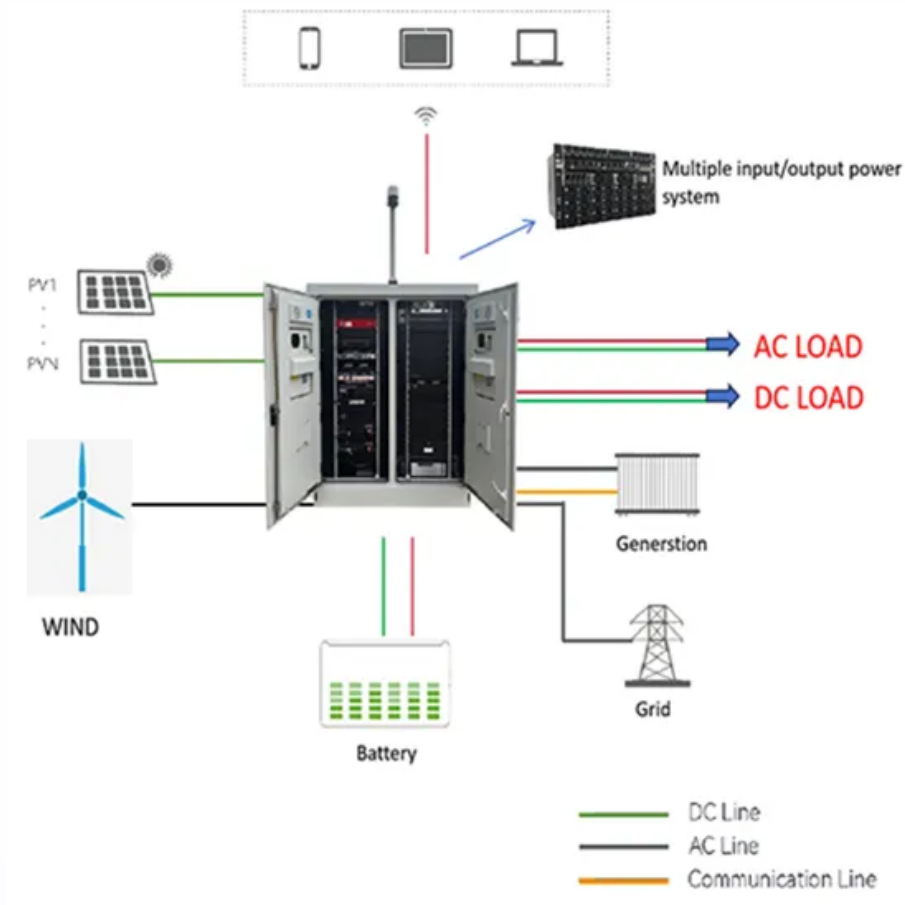

Cost of bidirectional charging for folding containers

Overview

Key cost drivers include device capability (V2G or V2H), amperage, installation complexity, and local labor rates.

Cost of bidirectional charging for folding containers