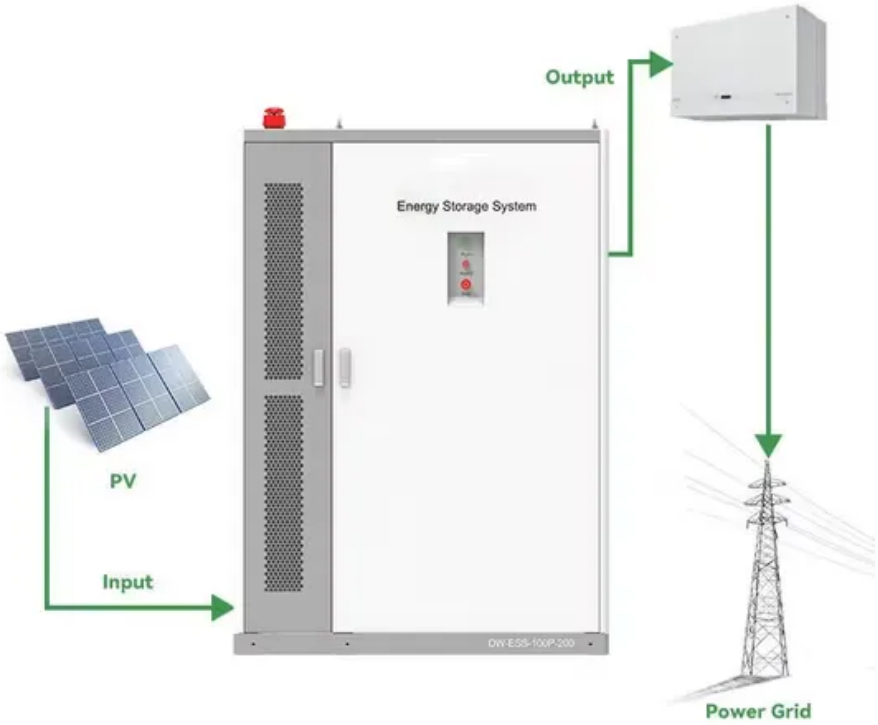

# Distributed solar energy storage cabinet system points system

## Overview

---

This article will introduce in detail how to design an energy storage cabinet device, and focus on how to integrate key components such as PCS (power conversion system), EMS (energy management system), lithium battery, BMS (battery management system), STS (static.

## Distributed solar energy storage cabinet system points system

---