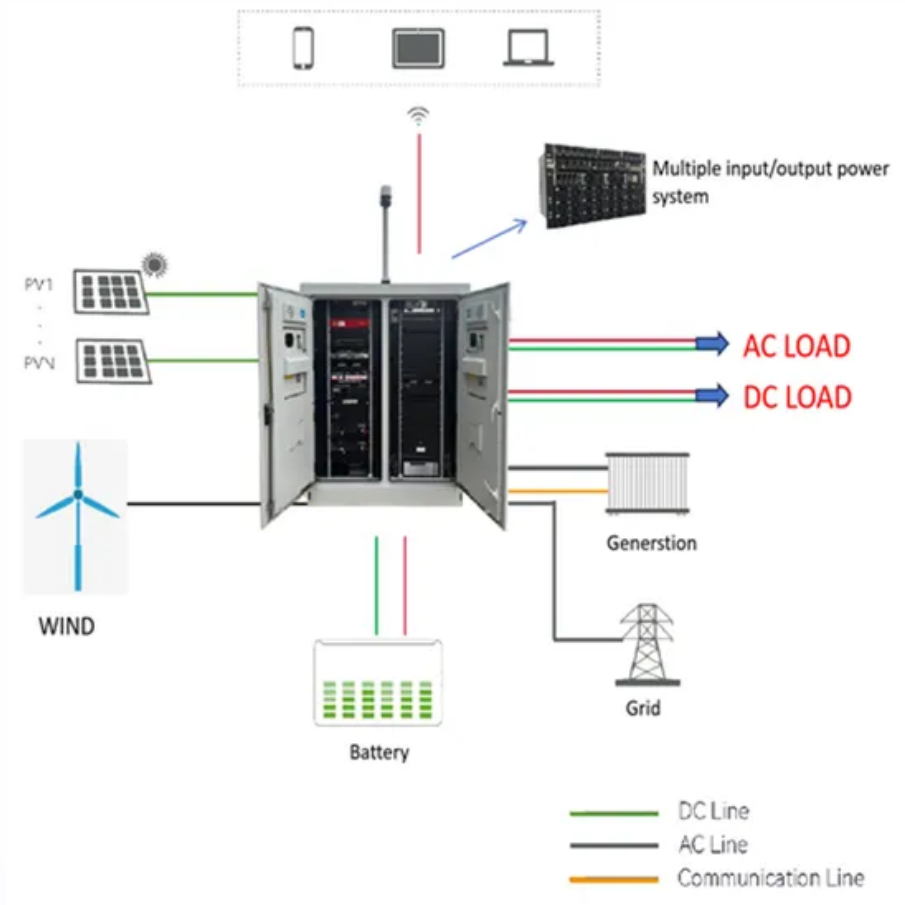

District authentic solar bracket shop