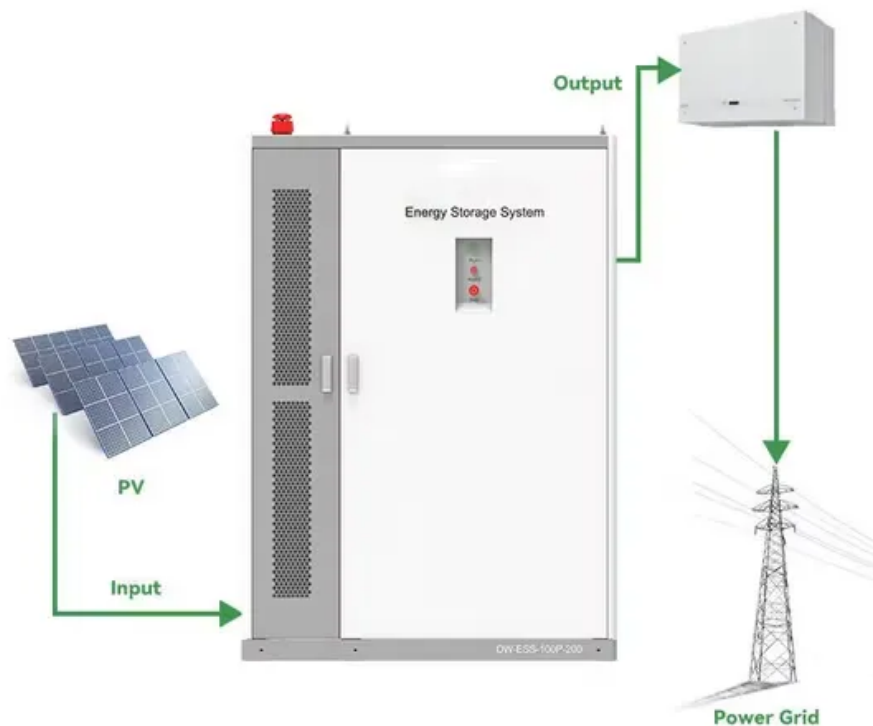

Dushanbe smart photovoltaic energy storage cabinet two-way charging

Dushanbe smart photovoltaic energy storage cabinet two-way charging

[Why sky colour is a blue not a black? give a explanation](#)

Answer: The sky looks blue, not black, because of a phenomenon called scattering of sunlight in Earth's atmosphere. Step-by-step explanation 1 nlightisawhite light Sunlight may look