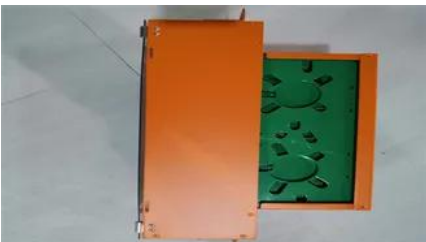

[Lives Rebuilt: Personal Stories from Myanmar's Earthquake Recovery](#)

A community struggling, yet unbroken & WHO's people centered response The hardships these individuals face reflect the wider struggles of millions displaced by the earthquake. Safe water,

[Outdoor Storage For Sports Equipment , Costco](#)

Keep your gear organized with Costco's outdoor storage for sports equipment. Durable, spacious solutions for every athlete.