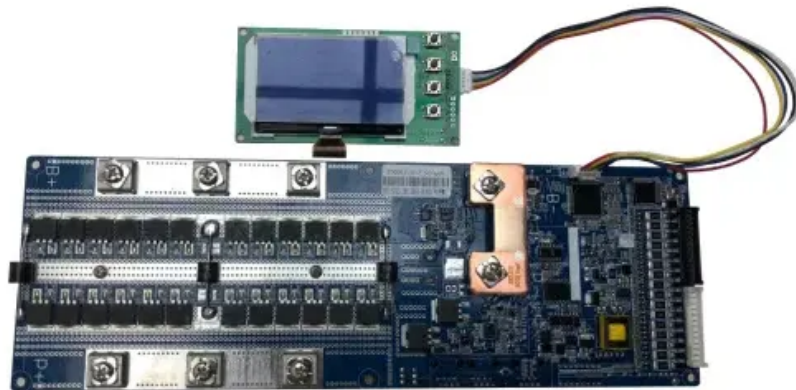

East asia solar-powered communication cabinet battery price

Overview

New modular designs enable capacity expansion through simple battery additions at just \$400/kWh for incremental storage. These innovations have significantly improved ROI, with commercial projects typically achieving payback in 4-6 years depending on local electricity rates and.