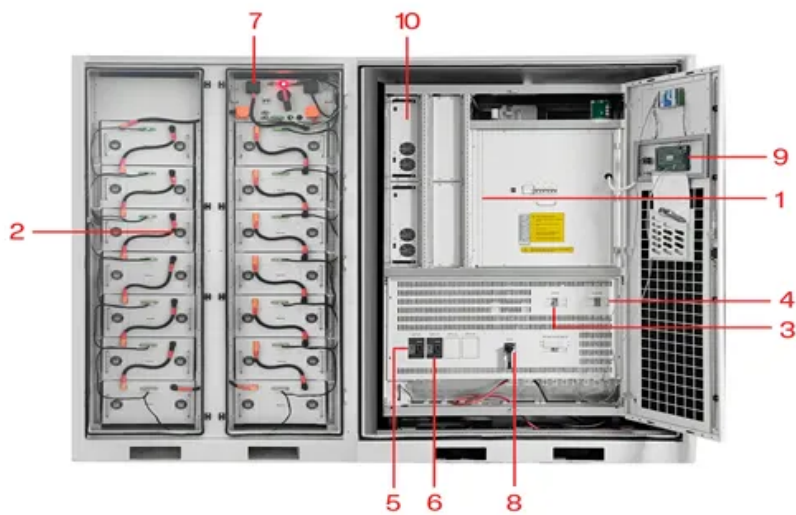

Emergency Command Photovoltaic IP55 Outdoor Cabinet Corrosion-Resistant Product Warranty

- | | | | |
|---|---------------------------|----|---------------------------|
| 1 | PCS Module | 6 | OPV2 side circuit breaker |
| 2 | Battery room | 7 | High Volt Box |
| 3 | Grid side circuit breaker | 8 | BAT side circuit breaker |
| 4 | Load side circuit breaker | 9 | LCD display screen |
| 5 | OPV1 side circuit breaker | 10 | MPPT |