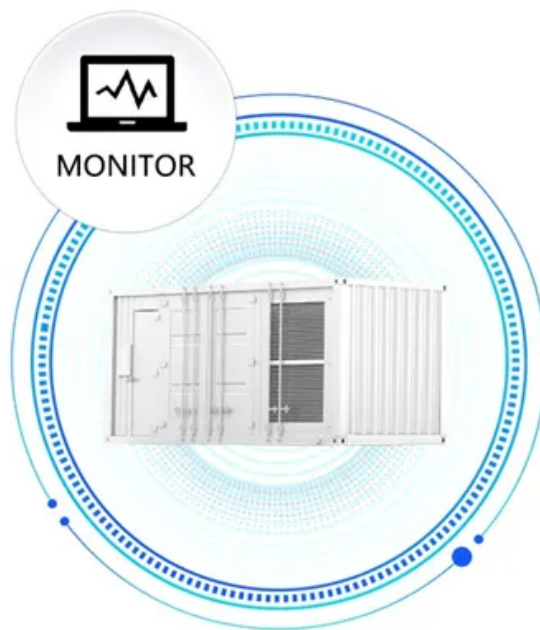

Frame type gravity solar energy storage cabinet system

SUPPORT REAL-TIME ONLINE
MONITORING OF SYSTEM STATUS

Overview

Featuring lithium-ion batteries, integrated thermal management, and smart BMS technology, these cabinets are perfect for grid-tied, off-grid, and microgrid applications. Explore reliable, and IEC-compliant energy storage systems designed for renewable integration, peak.

Frame type gravity solar energy storage cabinet system

[Frame type gravity solar container energy storage system](#)

A concise overview of container energy storage solutions for ground-mounted solar farms, covering system types, technical features, applications, pricing logic, and selection guidelines.