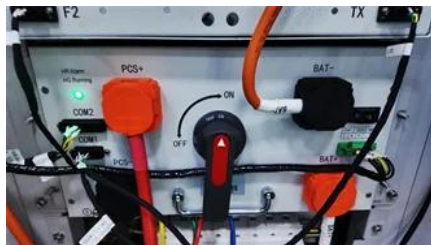

[Introducing multi-model intelligence in Researcher , Microsoft](#)

Today, Researcher-Microsoft 365 Copilot's deep research agent for work-takes a significant step forward. Designed to tackle complex research in the flow of work, Researcher now

Get help for the account you use with Microsoft. Find how to set up Microsoft account, protect it, and use it to manage your services and subscriptions.

[How to find jobs and free training , USAGov](#)

How to find a job These government websites can help you find a job in the private sector and state and federal government jobs.

[Introducing MAI-Transcribe-1, MAI-Voice-1, and MAI-Image-2 in](#)

Voice and speech are rapidly becoming the primary interface for the next generation of AI agents, and building great voice experiences requires models that can both speak and listen with

Government

We have worked to design and build some of the most reliable solar energy systems for communications on the market. Our containerized solutions can be scaled to any power needs, while our battery

HELIOS Solar