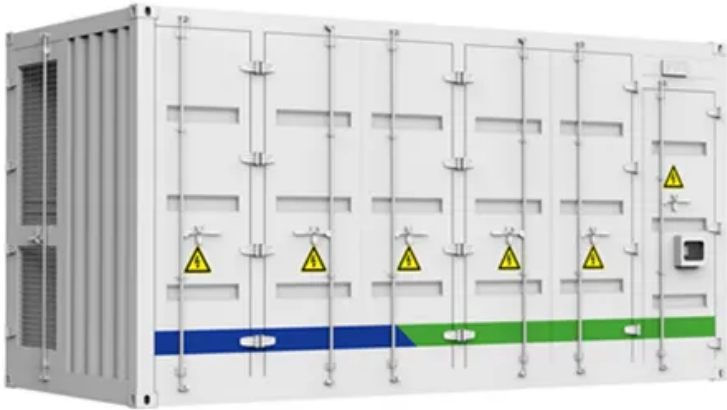

High-efficiency outdoor telecom cabinets for tourist attractions in kampala