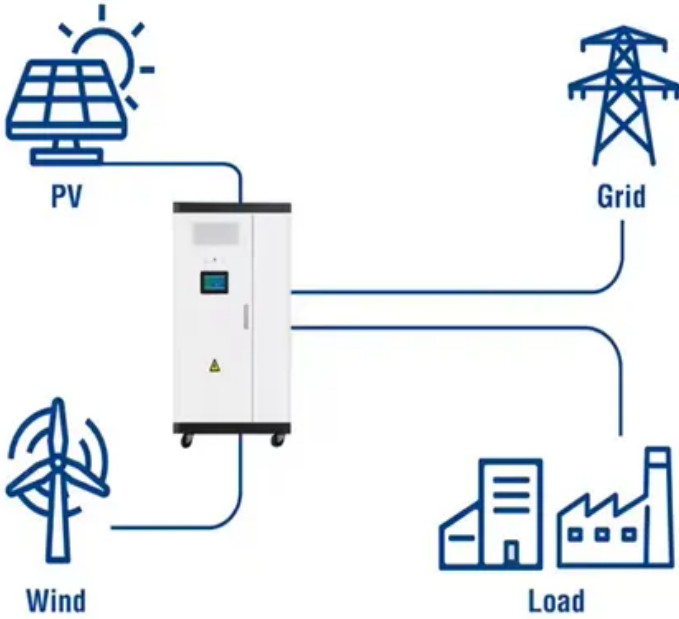

High-temperature resistant outdoor telecom cabinet for mining

Utility-Scale ESS solutions

Overview

Explore our range of outdoor telecom cabinets engineered for reliable field deployment. Designed to protect sensitive electronic equipment from harsh weather, dust, and vandalism, our cabinets offer excellent thermal management, high structural integrity, and flexible.