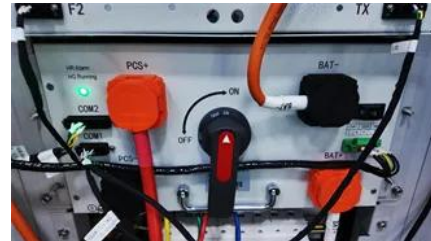

[All-in-One Energy Storage Cabinet & BESS Cabinets , Modular.](#)

Featuring lithium-ion batteries, integrated thermal management, and smart BMS technology, these cabinets are perfect for grid-tied, off-grid, and microgrid applications. Explore reliable, and IEC