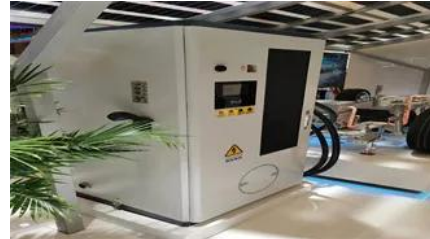

Shop U.S.-made outdoor telecom enclosures, NEMA cabinets, and weatherproof electronics cabinets. BABA-compliant, built for any environment.

cost around $500. Similarly, an indoor cabinet

MUCH Definition & Meaning

The meaning of MUCH is great in quantity, amount, extent, or degree. How to use much in a sentence.

Explore Charles Industries' Outdoor Telecom Cabinets & Enclosures for secure, durable protection of telecom equipment in outdoor environments. Enquire now!

[Much Definition & Meaning , YourDictionary](#)

Much definition: Great in quantity, degree, or extent.

Amazon : Outdoor Network Enclosure

Secure your outdoor network equipment in weatherproof, lockable enclosures. Browse heavy-duty steel, aluminum, and plastic designs with cooling and ventilation.