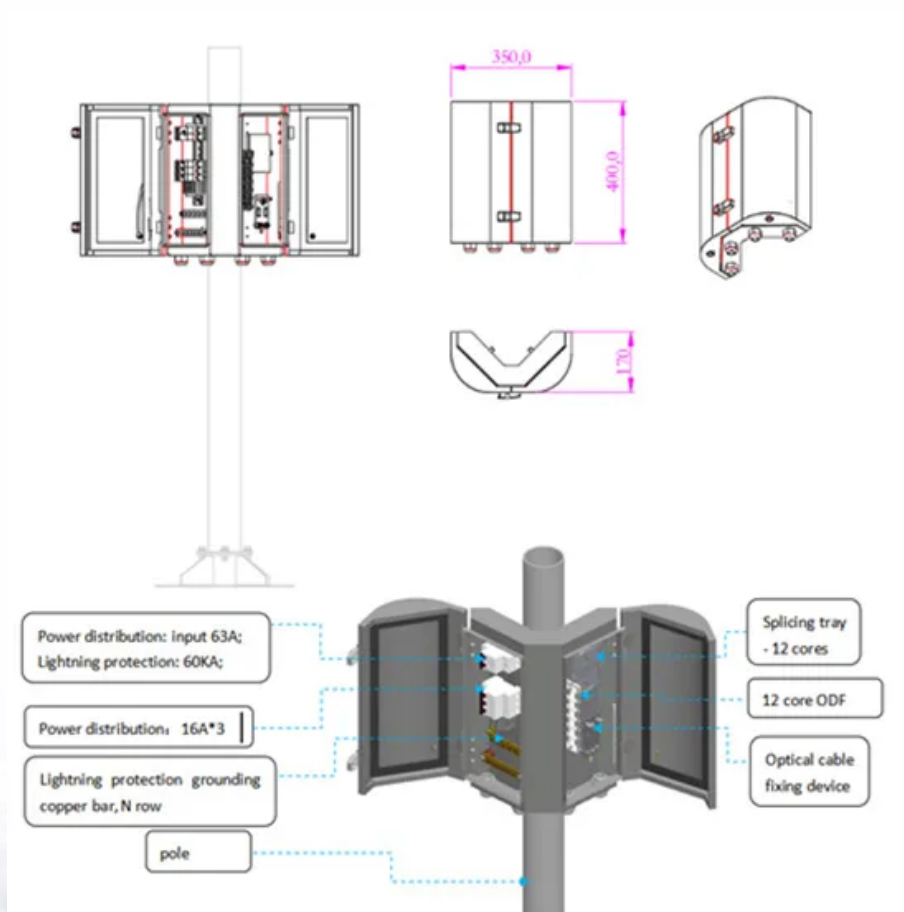

How much does it cost to replace the battery in Nassau s outdoor communication battery cabinet