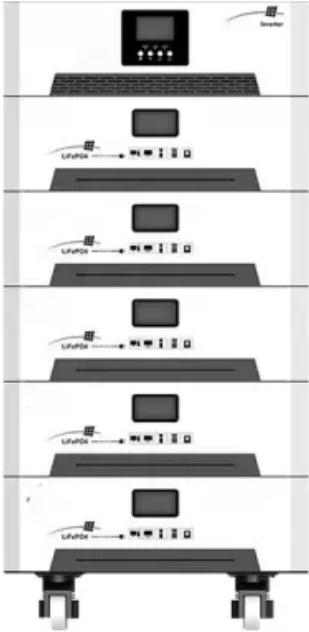

How to connect the ground wire of solar container battery cabinet

Positive

Back

Overview

Install copper-clad ground rods at least 8 feet deep and connect them to your solar array frames, inverter, and battery bank using 6 AWG copper wire. Ground your off-grid solar system properly to protect against lightning strikes and electrical faults.

How to connect the ground wire of solar container battery cabinet

[Online Case Information , CA Child Support Services](#)

Customer Connect is California Child Support's self-service platform, giving you 24/7 access to the information you need about your case.

Connecting the grounding wire involves securely attaching one end of the wire to the grounding rod and the other end to the metal solar battery box. Ensure connections are tight and that

Sign In , Connect , McGraw Hill

With Connect, each of your students can enjoy a personalized digital learning experience

designed to help them optimize study time and ramp up their grade potential.

[importance of earthing a rack battery and its cabinet ?? , DIY Solar](#)