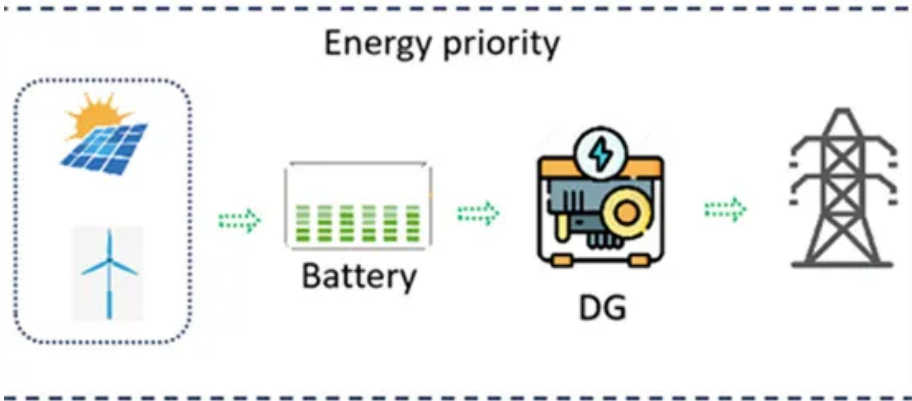

Illustration of the dimensions of photovoltaic panels for homes

Overview

A typical residential solar panel measures about 65 inches by 39 inches (roughly 5.25 feet), though slight variations exist between manufacturers.