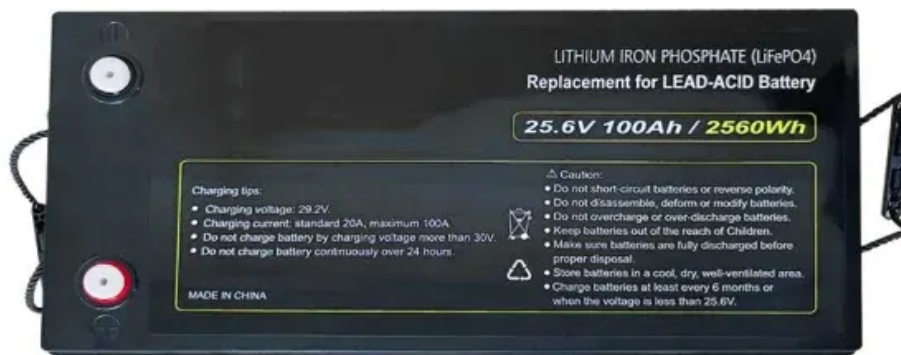

Indonesia 15w solar street light