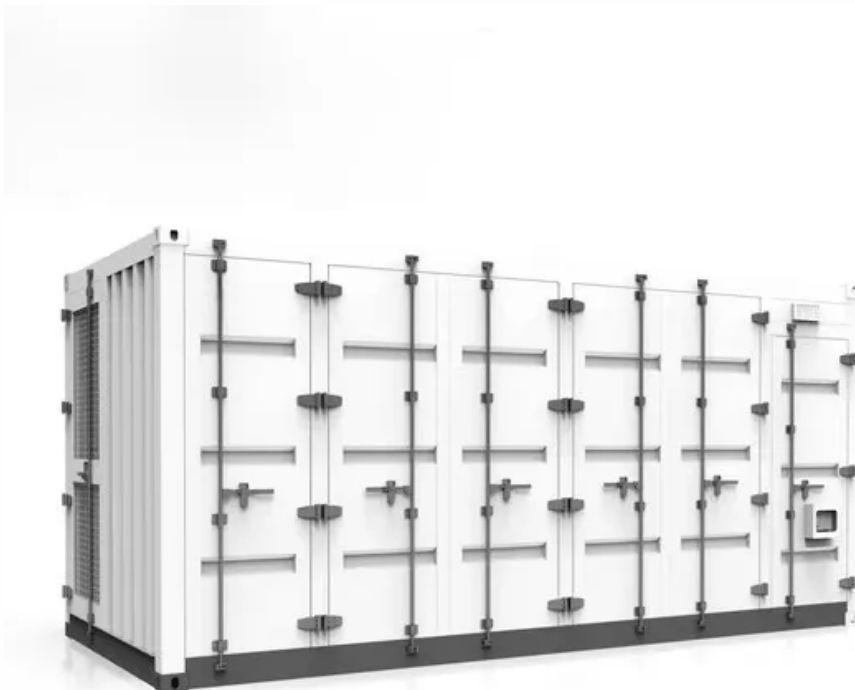

Integrated free installation bracket photovoltaic

Overview

The IR-T1 is the first of its kind and the only tile roof hook that requires no removal of tiles and no roof penetration at all and is stronger than traditional tile roof hooks.

Integrated free installation bracket photovoltaic

INTEGRATED , English meaning

INTEGRATED definition: 1. with two or more things combined in order to become more effective: 2. consisting of different. Learn more.

[Protea\(TM\) Bracket Exposed Fastener Metal Roof](#)

Protea Bracket is designed for mounting solar PV components for attachment to face-fastened trapezoidal rib metal roof panels.

Integrated Psych

What is an integrated approach? We use a combination of innovative practices that work together to provide complete mental health wellness. Medication management, ketamine/Spravato treatment,