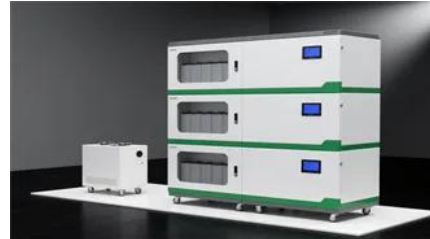

[Outdoor Telecom Enclosures & NEMA Cabinets , AmProd](#)

Whether you need a compact fiber distribution unit or a large UPS enclosure, each outdoor telecom box can be configured to support integrated power, fiber optic,

Find trusted, data-driven analysis on over 2,000 colleges and universities to make an educated decision on the right degree program for you. Companies around the world trust us. Most schools have rolling

[What Does Being Intelligent Mean? Science Explains](#)

Being intelligent means more than scoring well on a test or solving math problems quickly. Intelligence is the capacity to learn from experience, adapt to new situations, reason through

[Intelligent Office , Flexible Office Solutions & Virtual Assistance](#)

From unique virtual office services to physical office space, our menu of flexible, on-demand, intelligent solutions is designed to help your business thrive.

INTELLIGENT

Explore the complete INTELLIGENT fragrance lineup with ten 2 mL samples - a curated mix of Extrait de Parfums crafted for balance, depth, and lasting performance.

Contact Us