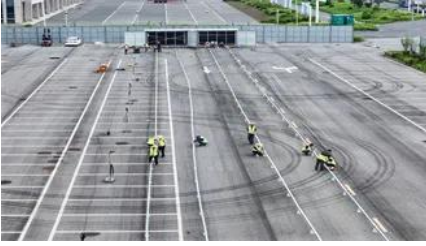

[Kigali, Rwanda: All You Must Know Before You Go (2026)](#)

Inhabited since the 11th-century, what is now Kigali has been the home of Twas, Tutsis and Hutus. The city sits on a series of verdant ridges and lush valleys, and has a Muslim Quarter and a bustling market.

[Kigali commercial energy storage equipment manufacturer](#)

ICEENG CABINET serves customers in 18+ countries across Africa, providing outdoor communication cabinets, power equipment enclosures, and battery energy storage cabinets for telecommunications,

[Optimization of Communication Base Station Battery](#)

In the communication power supply field, base station interruptions may occur due to sudden natural disasters or unstable power supplies. This

[Kigali Energy Base Station Communication Equipment](#)

Today, modular lithium-based energy storage systems have become the preferred solution for ensuring continuous operation, even under unstable grid or off-grid conditions. With the expansion of global

[Kigali City: Top Things To See & Do in Kigali](#)

Welcome to Kigali City Guide offering travel information, tips and updates, what to see & do, where to stay and Eat out places in Kigali city. From Kigali go gorilla tours in Rwanda's Volcanoes National Park.