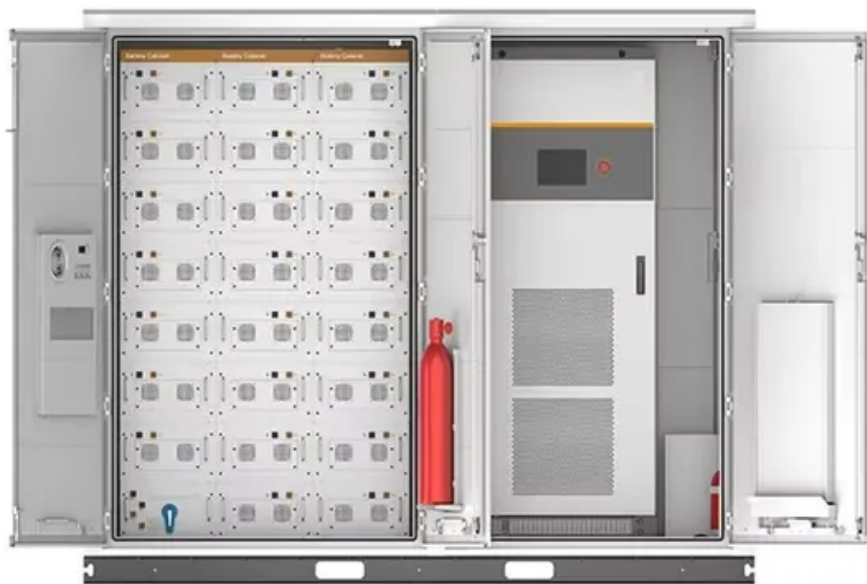

## Overview

---

What is AA 110 curtain wall system?

Applications: The Photovoltaic AA 110 is a curtain wall. Suitable for all types of buildings (low, mid and high-rise).