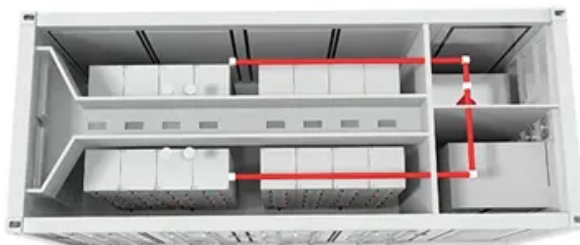

Lilongwe Off-Grid Solar Container 125ft Price List