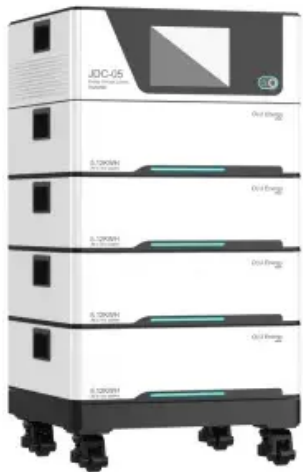

Mobile Outdoor Cabinet for Field Operations