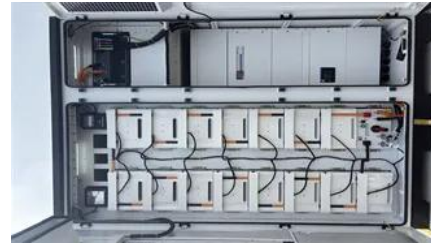

Modular Home Builders Association

MHBA offers comprehensive and informative content for those seeking builders/manufacturers and looking to learn more about modular housing.