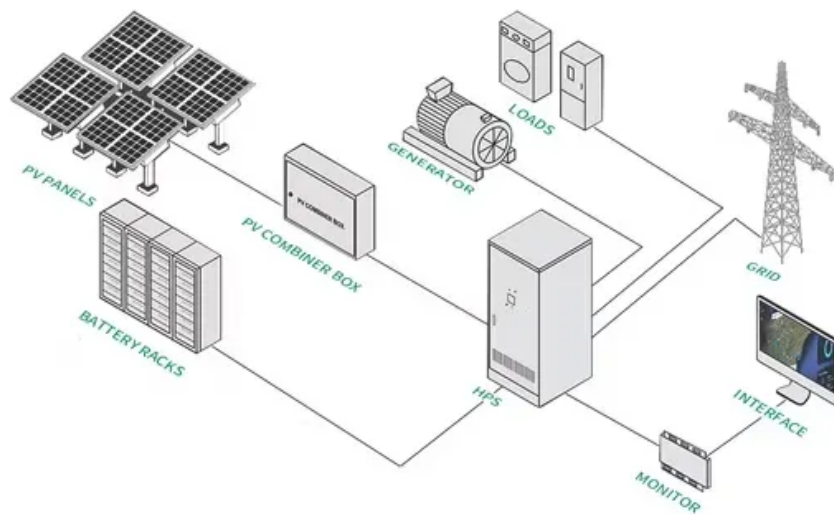

New Zealand solar container substation provider