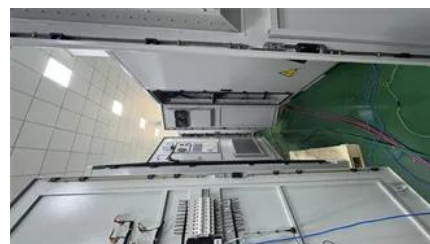

When to use "new" and when not to, in C++?

You should use new when you wish an object to remain in existence until you delete it. If you do not use new then the object will be destroyed when it goes out of scope.

[Li-Ion battery assembly lines for energy storage systems](#)

Get an insight into our recently developed production line for battery modules and battery packs with prismatic lithium-ion cells