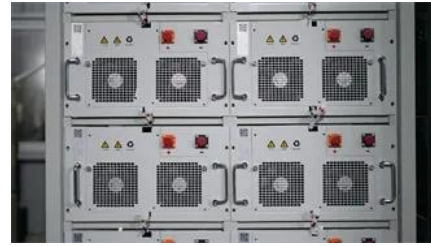

The Outdoor Cabinet Energy Storage System is a fully integrated solution that combines safe battery storage, intelligent power management, and weatherproof protection for solar and telecom applications.