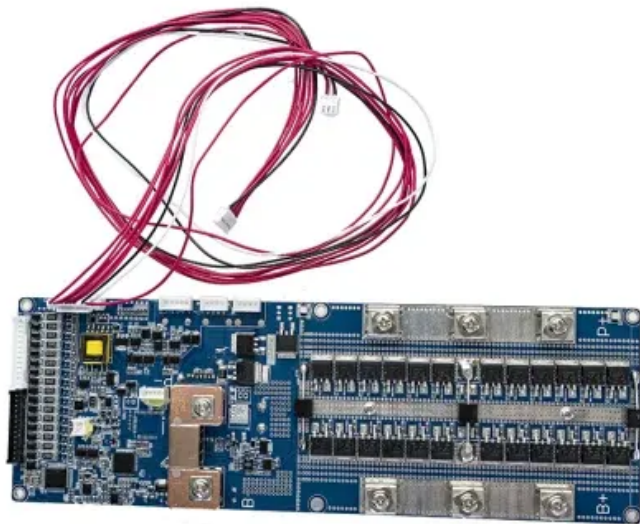

Outdoor base station equipment cabinet price

Outdoor base station equipment cabinet price

[outdoor base station cabinet online manufacturer](#)

Outdoor Telecom Cabinet With LED Lamp For Base Station Equipment With UPS System Get Best Price