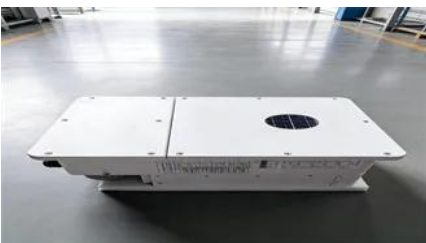

Outdoor energy storage cabinet communication station power supply

Outdoor energy storage cabinet communication station power supply

[Outdoor Cabinet , SWA Energy LiFePO4 Battery Storage Systems](#)

With IP54/IP55 protection, anti-corrosion design, and intelligent temperature control, they are ideal for telecom base stations, remote power supply, and containerized microgrids. Our outdoor cabinets are

[EK-SG-D03 Outdoor Wind Power Communication Energy Cabinet](#)

EK-SG-D03 integrates communication power supply, lithium battery, solar energy and wind energy. Through intelligent software control, it ensures green energy priority power supply, helping