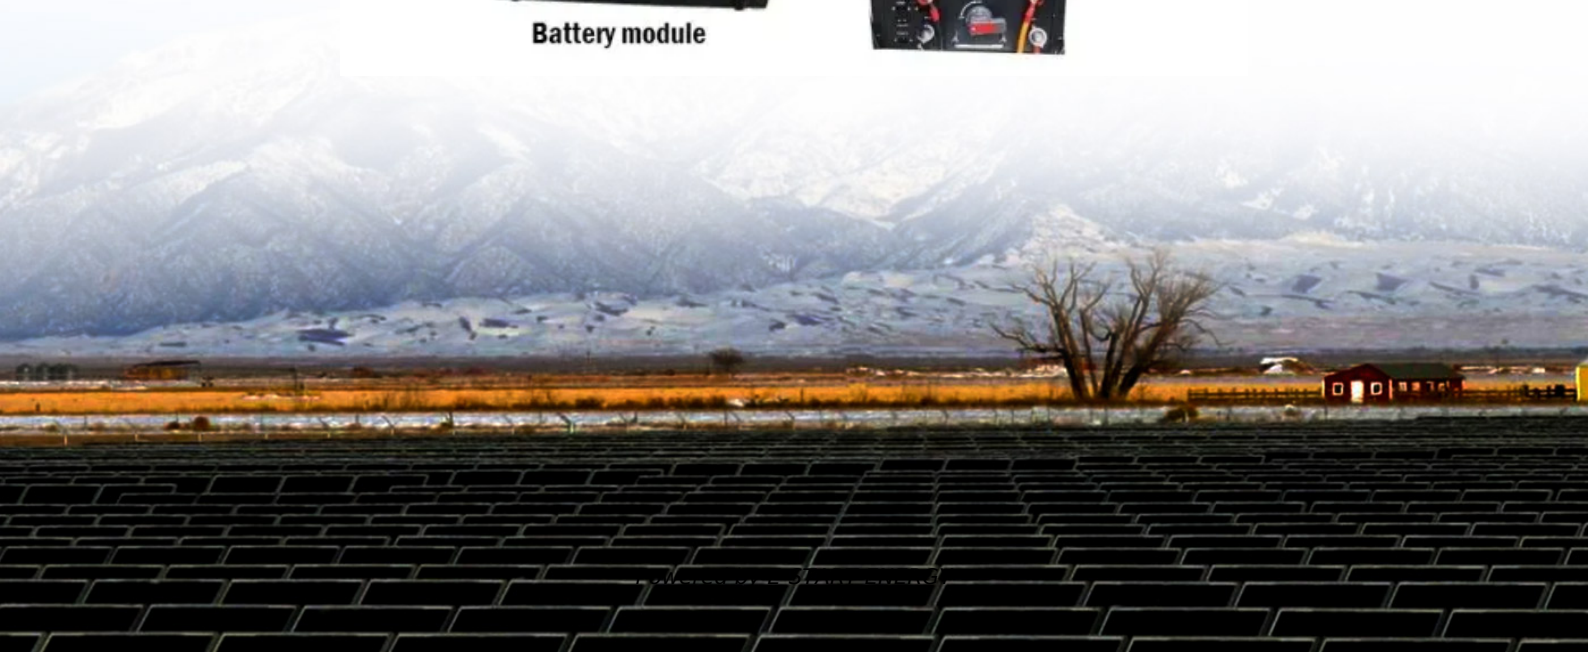

Outdoor energy storage cabinet must be connected to the base station

Overview

These cabinets are commonly installed at telecom tower sites where space planning, durability, and easy maintenance access are critical. Because they stand independently, floor mounted systems allow better cable routing, easier servicing, and improved airflow management.

Outdoor energy storage cabinet must be connected to the base station

[The Definitive List of the 16 Best Patios in KC](#)

Summer is here to stay, which has us thinking about the best way to cool off-sitting on an evening patio in the warm breeze with a crisp cocktail in hand.

BASE STATION ENERGY STORAGE SYSTEMS

The photo shows the energy storage station supporting the Ningdong Composite Photovoltaic Base Project. This energy storage station is one of the first batch of projects supporting the 100 GW large