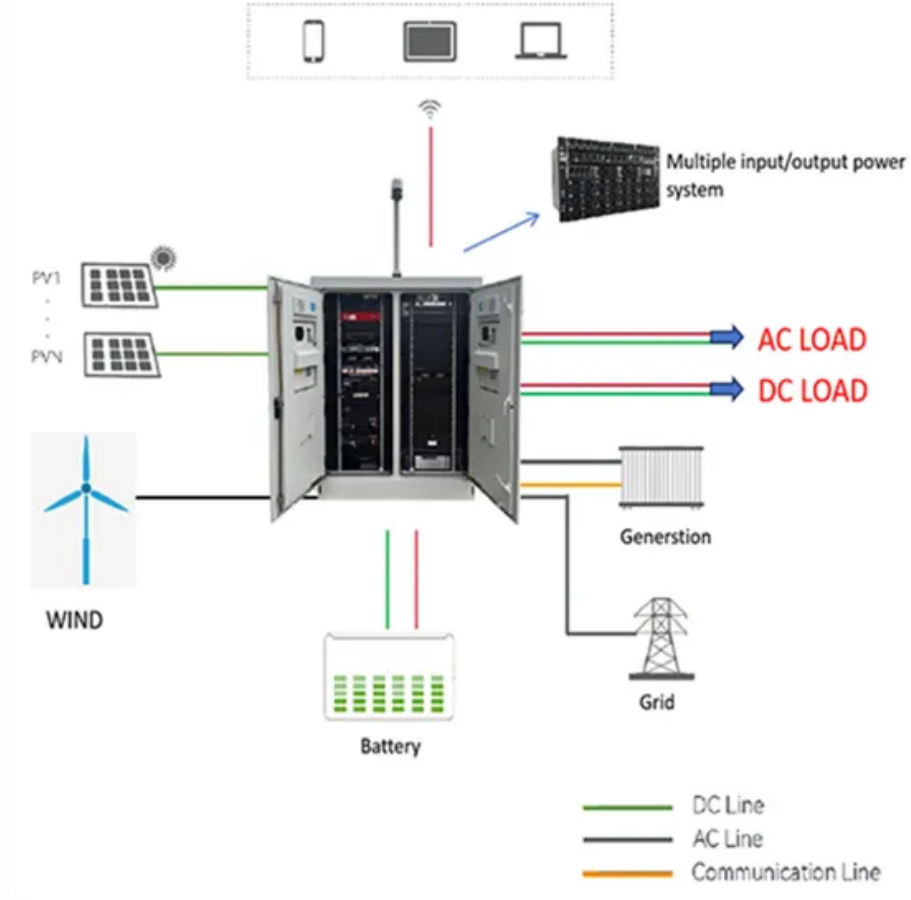

Outdoor power dual source