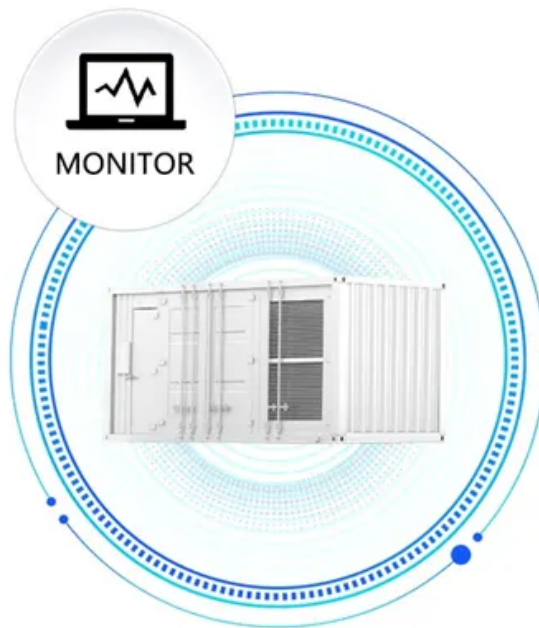

Outdoor telecom cabinet 200kWh 2026 model

SUPPORT REAL-TIME ONLINE
MONITORING OF SYSTEM STATUS