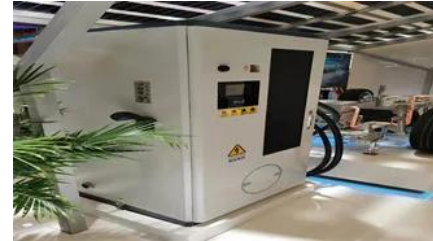

slowing down and unwinding outdoors. comfort and contemporary design to outdoor living. of relaxation for everyday use. season. Designed for comfort that lasts. indoors or out. resist, to live with the

Contact Us

For catalog requests, pricing, or partnerships, please visit:
<https://www.european-startups.eu>