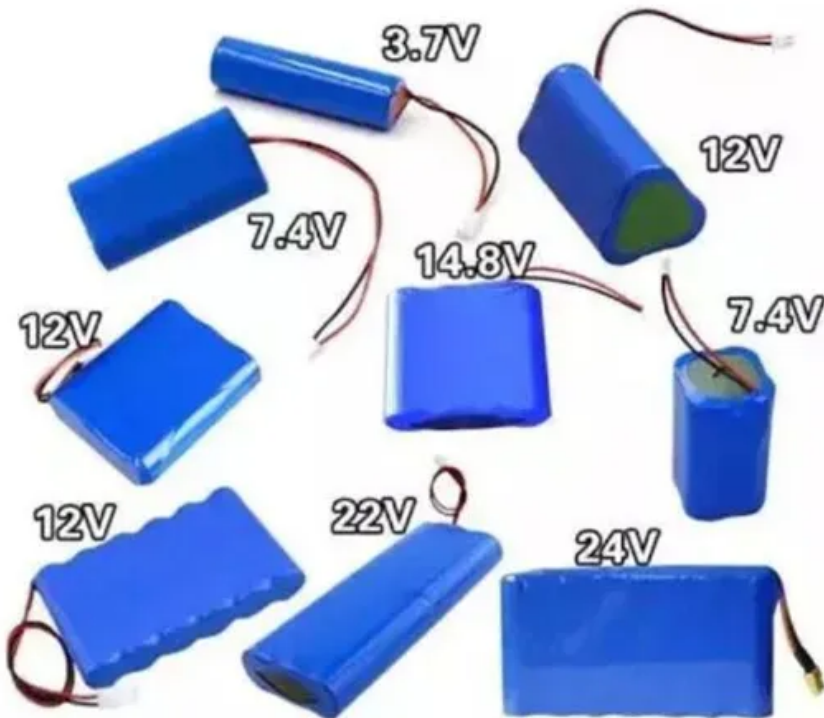

Port Louis Energy 5g base station

Port Louis Energy 5g base station

[Port Louis Power 5G Base Station Site , WALMER ENERGY](#)

Up to seven more base stations will be operationalised by 2025 to complete Maritime 5G coverage in all Singapore port's major fairways, anchorages, terminals and boarding grounds.