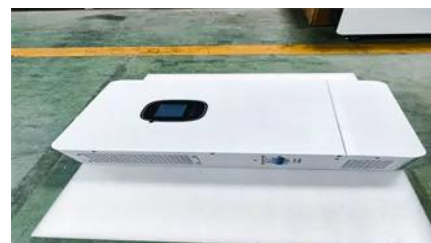

[Unable to resetting your PC in Windows 10 Insider Preview.](#)

There still problem with Reset as "Fully clean the drive" in Windows 10 all build from 9926 to 10166. I plugged USB Recovery Drive in USB port then turn on PC and I choose "English > tap