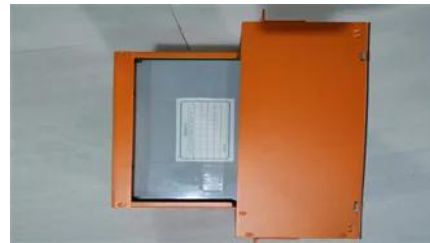

### [Port Moresby Electrochemical Solar Container Power Station](#)

This large-capacity, modular outdoor base station seamlessly integrates photovoltaic, wind power, and energy storage to provide a stable DC48V power supply and optical distribution.