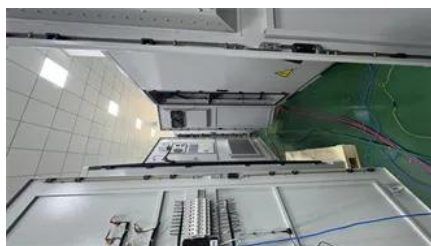

**OER-N2411 Rev 0**

Option B involves an on-site upgrade and renewal (replacement) of the protection and control systems at the site to combined systems which eliminates the need for standalone remote monitoring and