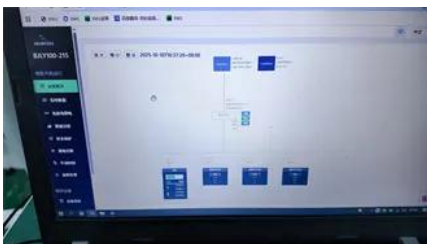

Outdoor Cabinets Direct

Our cabinetry is designed to withstand the constant punishment of being exposed to sun, salt, rain, snow, and extreme high and low temperatures. It will not fade and it never needs to be painted. It