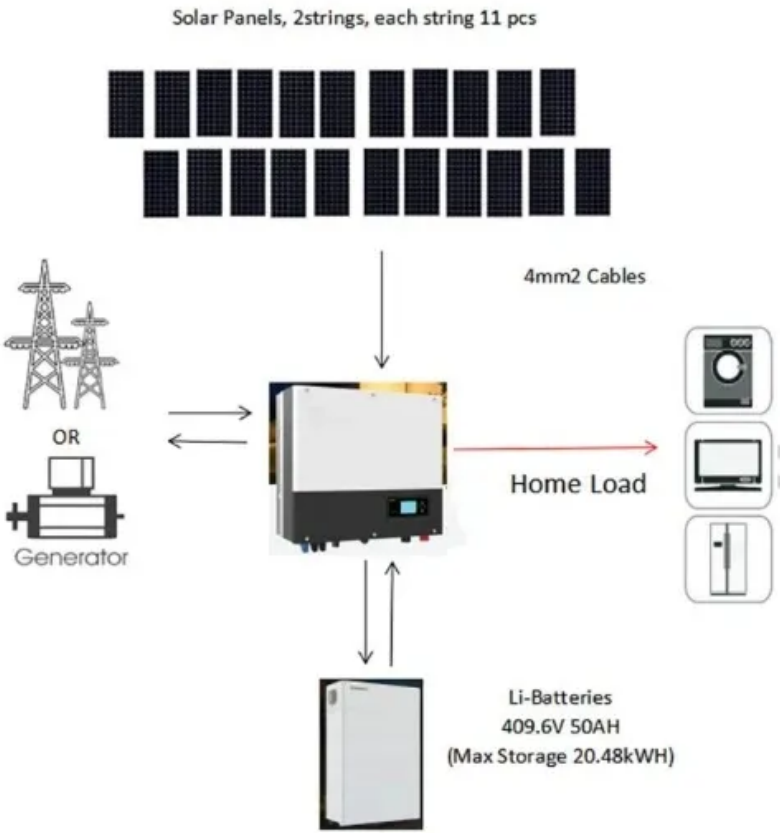

San Marino Solar Energy Storage Cabinet Small

San Marino Solar Energy Storage Cabinet Small

[San Marino Energy Storage Solutions, Electrical Cabinet Suppliers](#)

Customized sheet metal processing for small and medium-sized batches, 100% full inspection for shipment, worry free quality, and strict confidentiality of all processing drawings.